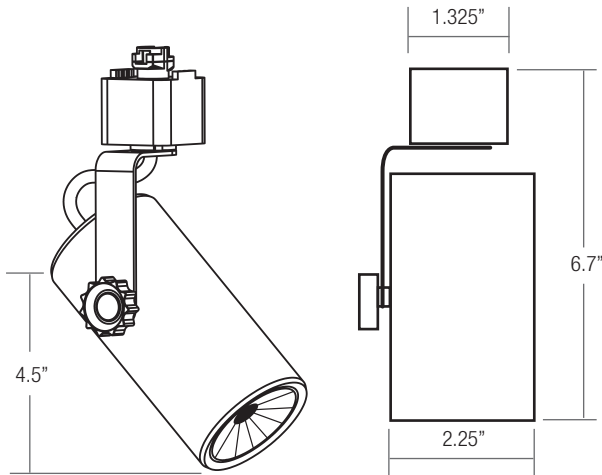

ET-LED-322

LED TRACK FIXTURE

LUMEN PACKAGE: UP TO 800L

WATTAGE: 12W

DIMENSIONS:

Catalog Number:

Project Name:

Note:

Tracks are shipped standard to be compatible with 1 Circuit and 2 Circuit type H track. It is also available for 2 Circuit 2 Neutral 120V Track.

Track heads are adjustable up to 360° horizontally and 180° vertically