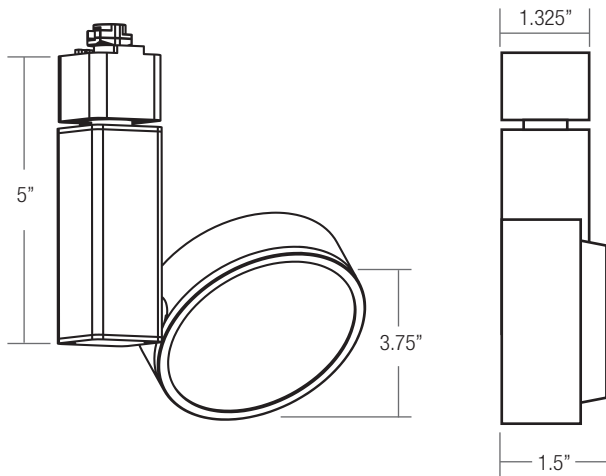

ET-LED-310

LED TRACK FIXTURE

LUMEN PACKAGE: UP TO 1100L

WATTAGE: 17W

DIMENSIONS:

OPTICS

(FL) Flood
20° - 30°

Catalog Number:

Tracks are shipped standard to be compatible with 1 Circuit and 2 Circuit type H track. It is also available for 2 Circuit 2 Neutral 120V Track.

Track heads are adjustable up to 360° horizontally and 180° vertically