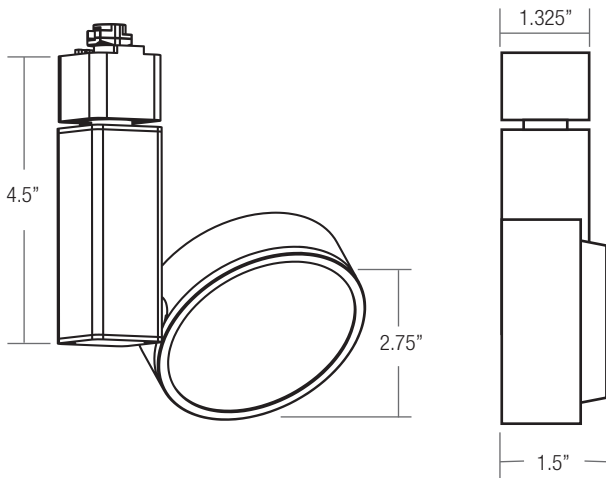

ET-LED-309

LED TRACK FIXTURE

LUMEN PACKAGE: UP TO 800L

WATTAGE: 12W

DIMENSIONS:

OPTICS

(WFL) Wide Flood
30° - 40°

Catalog Number:

Tracks are shipped standard to be compatible with 1 Circuit and 2 Circuit type H track. It is also available for 2 Circuit 2 Neutral 120V Track.

Track heads are adjustable up to 360° horizontally and 180° vertically