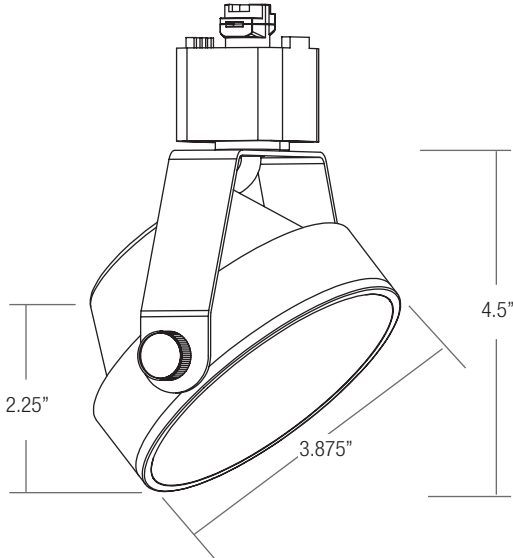

## LED GIMBAL TRACK FIXTURE

LUMEN PACKAGE: UP TO 1100L

WATTAGE: 14W

### DIMENSIONS: