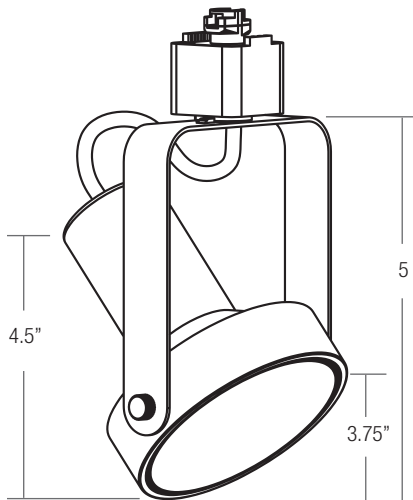

ET-LED-213

LED GIMBAL TRACK FIXTURE

LUMEN PACKAGE: UP TO 1100L

WATTAGE: 17W

DIMENSIONS:

OPTICS

(VWFL) Very Wide Flood
50° - 60°

Catalog Number:

Tracks are shipped standard to be compatible with 1 Circuit and 2 Circuit type H track. It is also available for 2 Circuit 2 Neutral 120V Track.

Track heads are adjustable up to 360° horizontally and 180° vertically