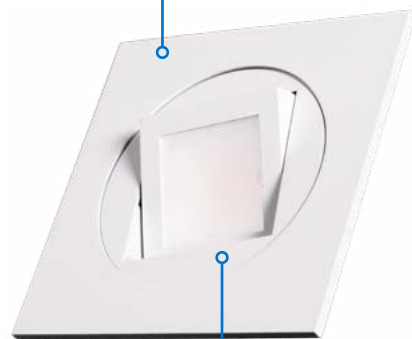

### Polystyrene Diffuser

Polystyrene diffuser creates uniform light distribution that reduces glare without sacrificing lumen output.

### Edison Base Socket String

Ships with Edison base socket string for retrofit installation

### Trim

Die cast aluminum, square trim

### Integrated Driver

Low profile integrated drivers allows the use of shallow housings.