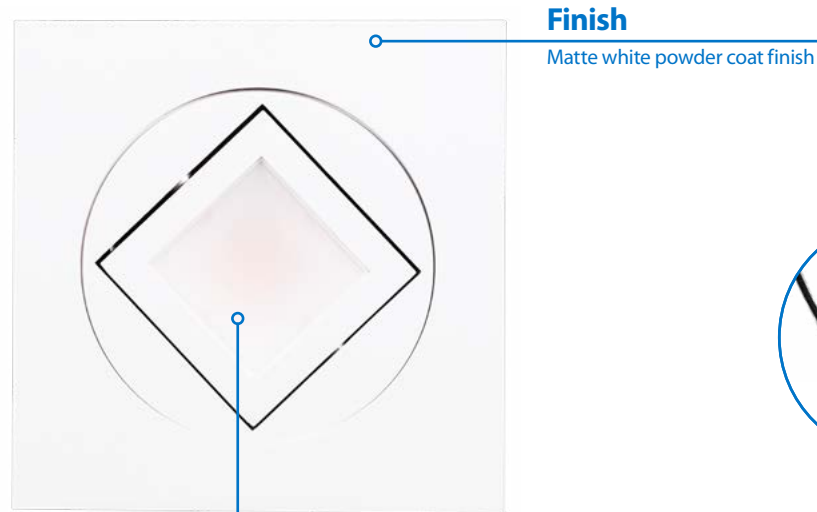

DQR4MA

4" Multi-Adjustable Recessed LED Downlight

The DQR4MA multi-adjustable series is a modern, square architectural solution for both new construction and retrofit lighting of residential, commercial, and retail spaces. This multi-adjustable downlight can be fully rotated (359°) and pivoted (±30°) making it a very flexible option for wall wash and sloped ceilings. For precise aiming, the DQR4MA is easily adjusted from below the ceiling. The use of high efficiency LED technology to balance color for natural white light, exceptional color rendering of greater than 90 CRI, and high efficacy make this luminaire an ideal choice for homes, showrooms, conference rooms, corridors and other commercial spaces.

Finish

Matte white powder coat finish

Polystyrene Diffuser

Polystyrene diffuser creates uniform light distribution that reduces glare without sacrificing lumen output.

Edison Base Socket String

Ships with Edison base socket string for retrofit installation

Trim

Die cast aluminum, square trim

Integrated Driver

Low profile integrated drivers allows the use of shallow housings.