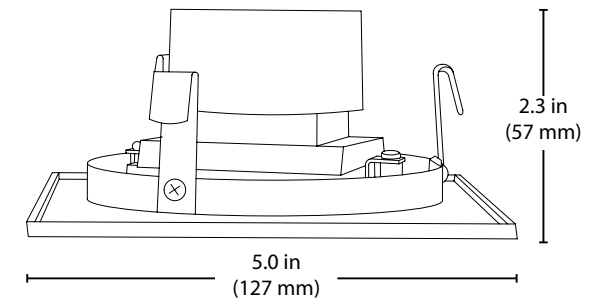

Warranty

5-year limited system warranty standard
Warranty does not cover product failure due to an overvoltage event (power surge).
For installations where power surge may be possible, NICOR recommends installing additional surge protection at the electrical distribution panel