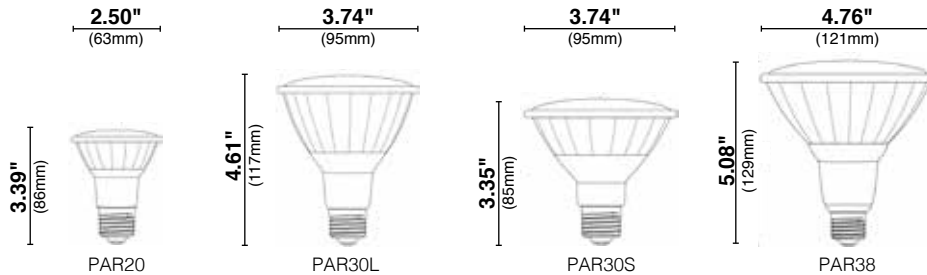

Specifications

- UL Listed for wet locations – allows for indoor/outdoor application flexibility
- Acceptable for use in ICAT rated luminaires
- Dimmable to 10%
- Prismatic glass lens and silver housing offers traditional halogen PAR look and feel
- Superior efficacy – up to 80 lumens per watt