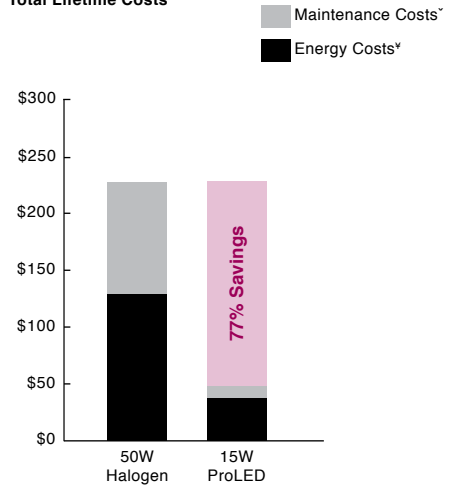

Savings Comparison

Total Lifetime Costs

* Maintenance costs based on 15 minutes at \$40 per/hr
 ¥ Energy costs based on \$0.11 kWh

Ordering Information

	Watt	Base	Product #	Product Code	Description	Volts	Color Temp.	CRI	Lumens	CBCP	Useful Life*	Beam Spread	Pkg. Qty.	MOL	Equivalent Wattage
PAR20															
⊕	7	Medium	80963	PAR20FL7/827/ECO/LED	Flood	120	2700K	82	500	600	25,000	40°	1/6	3.39"	50
⊕	7	Medium	80964	PAR20FL7/830/ECO/LED	Flood	120	3000K	82	500	600	25,000	40°	1/6	3.39"	50
PAR30 L															
⊕	10	Medium	80958	PAR30FL10L/827/ECO/LED	Flood	120	2700K	82	800	1120	25,000	40°	1/6	4.61"	50
⊕	10	Medium	80959	PAR30FL10L/830/ECO/LED	Flood	120	3000K	82	800	1120	25,000	40°	1/6	4.61"	50
⊕	10	Medium	80960	PAR30FL10L/840/ECO/LED	Flood	120	4000K	82	800	1120	25,000	40°	1/6	4.61"	50
PAR30 S															
⊕	10	Medium	80961	PAR30FL10S/827/ECO/LED	Flood	120	2700K	82	800	960	25,000	40°	1/6	3.35"	45
⊕	10	Medium	80962	PAR30FL10S/830/ECO/LED	Flood	120	3000K	82	800	960	25,000	40°	1/6	3.35"	45
PAR38															
⊕	15	Medium	80953	PAR38FL15/827/ECO/LED	Flood	120	2700K	82	1200	1800	25,000	40°	1/6	5.08"	90
⊕	15	Medium	80954	PAR38FL15/830/ECO/LED	Flood	120	3000K	82	1200	1800	25,000	40°	1/6	5.08"	90
⊕	15	Medium	80955	PAR38FL15/840/ECO/LED	Flood	120	4000K	82	1200	1800	25,000	40°	1/6	5.08"	90
⊕	15	Medium	80956	PAR38FL15/850/ECO/LED	Flood	120	5000K	82	1200	1800	25,000	40°	1/6	5.08"	90
⊕	15	Medium	80957	PAR38NFL15/830/ECO/LED	Narrow Flood	120	3000K	82	1200	3600	25,000	25°	1/6	5.08"	90