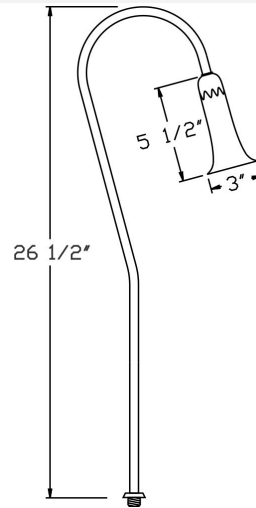

Catalog#: B106

BRASS PATH FIXTURE WITH GLASS BELL

Category Landscape Lighting
Page [G16](#)

Specifications:

Material	Solid Brass
Voltage	12 Volts
Lamp type	Bayonet 18W Lamp Included, 26W Max.
Glass Shade Color (Specify)	Amber/Green (AMB) Frosted White (WH)
Socket	Premium grade Porcelain socket with Nickel contacts and Teflon-jacketed wire leads
Gasket	Sealed with high grade weatherproof Silicone Gasket
Wiring	Pre-wired with 24" SPT-1 Cord
Accessories	GS-10 Super Spike CO-3 Connector
Document	Installation Instructions
Certifications	