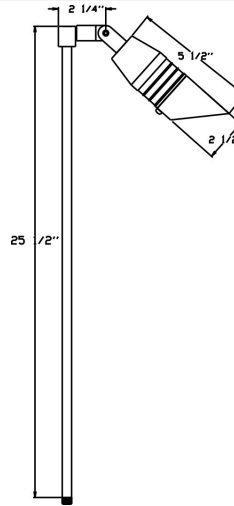

Catalog#: S121P
S121P ON 90-DEGREE ARM PATH LIGHT

Category Landscape Lighting
Page [G18](#)

Specifications:

Material Cast Aluminum
Voltage 12 Volts
Lamp type MR16 20W Lamp Included, 35W Max.
Lens type Convex Tempered Glass Lens
Socket Premium grade Porcelain socket with Nickel contacts and Teflon-jacketed wire leads
Gasket Sealed with high grade weatherproof Silicone Gasket
Wiring Pre-wired with 24" SPT-1 Cord
Accessories Spring-Mounted Lamp
 Positioned behind lens
 GS-10 Super Spike
 CO-3 Connector