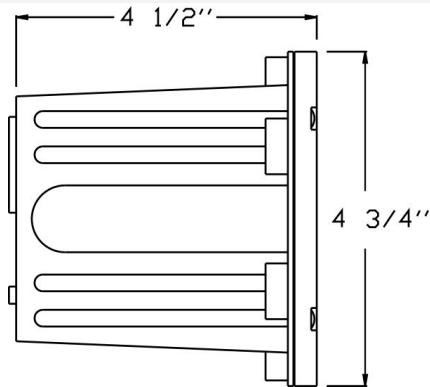

Catalog#: FG5410W
ADJUSTABLE MR16 COMPOSITE WALL LIGHT

Category Landscape Lighting
Page [G31](#)

Specifications:

Material Injection-Molded PBT Composite
Voltage 12 Volts
Lamp type MR16 20W Lamp Included, 35W Max
Lens type Frosted Tempered Glass Lens
Socket Premium grade Porcelain socket with Nickel contacts and Teflon-jacketed wire leads
Gasket Sealed with high grade weatherproof Silicone Gasket
Wiring Pre-wired with 24" SPT-1 Cord
Accessories Adjustable Direction Lamp Bracket Tilts $\pm 25^\circ$
Document [Installation Instructions](#)
Certifications 