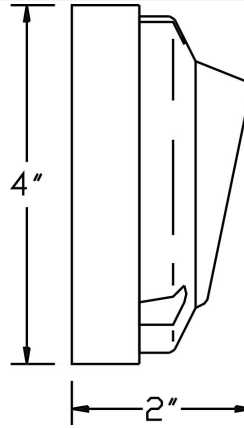

**Catalog#: B7012**  
**4" SURFACE LOUVER STEP/WALL LIGHT BRAS**

**Category** Landscape Lighting  
**Page** [G32](#)

**Specifications:**

**Material** Solid Cast Brass  
**Voltage** 12 Volts  
**Lamp type** JC Bi-Pin 20W Lamp Included, 20W Max  
**Socket** Premium grade Porcelain socket with Nickel contacts and Teflon-jacketed wire leads  
**Gasket** Sealed with high grade weatherproof Silicone Gasket  
**Wiring** Pre-wired with 6" SPT-1 Cord  
**Document** [Installation Instructions](#)  
**Certifications** 